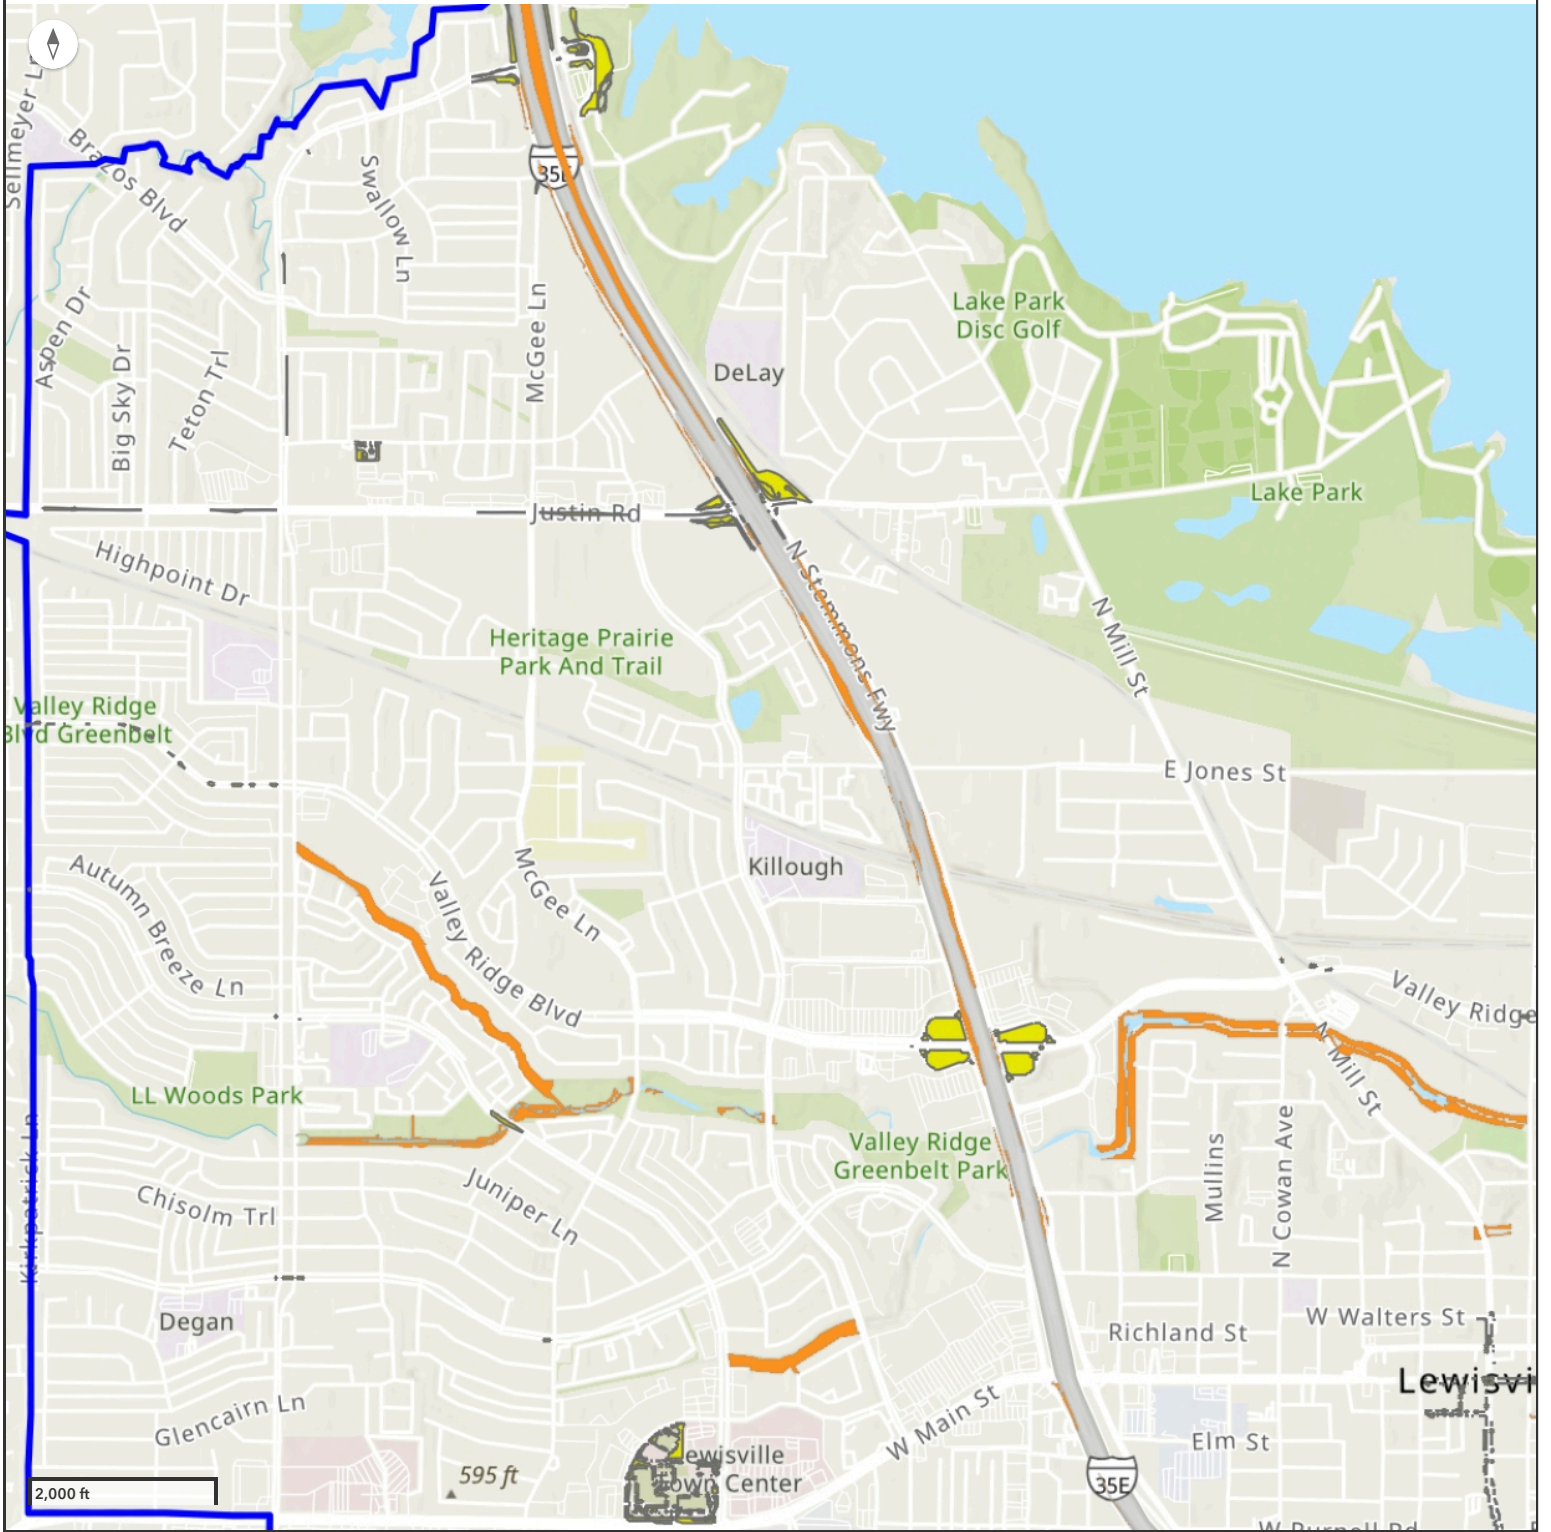

Proposed Mowing Zones App

Esri, NASA, NGA, USGS, FEMA | City of Lewisville, Texas Parks & Wildlife, Esri, TomTom, Garmin, SafeGraph, GeoTechnologies, Inc, METI/NASA, USGS, EPA, NPS, US Census Bureau, USDA, USFWS