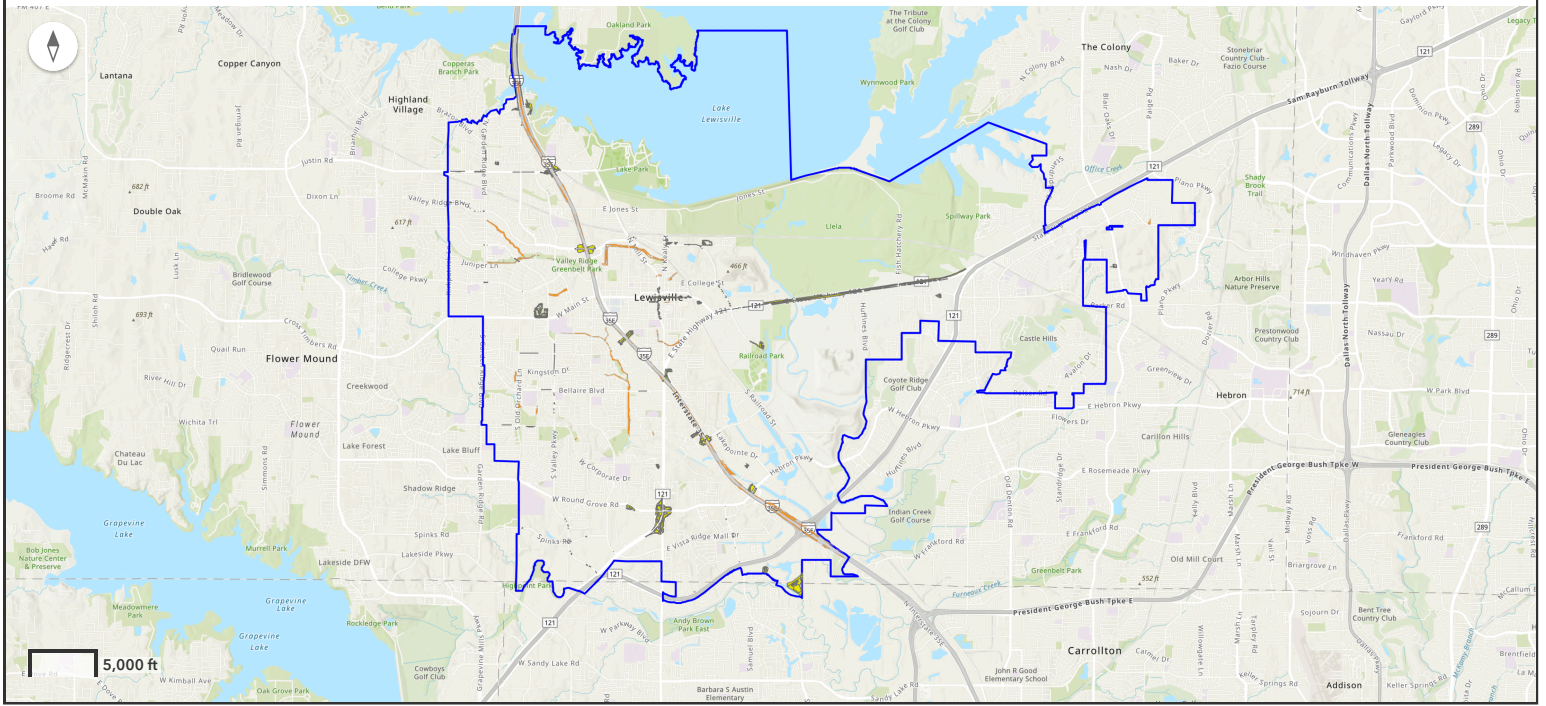

Proposed mowing zones - Zone 9

Mower

City Limits

Proposed Mowing Zones App

Esri, NASA, NGA, USGS, FEMA | City of Lewisville, Texas Parks & Wildlife, Esri, TomTom, Garmin, SafeGraph, GeoTechnologies, Inc, METI/NASA, USGS, EPA, NPS, USDA, USFWS

Proposed mowing zones - Zone 4

Mower

Proposed mowing zones - Zone 5

Mower

Proposed mowing zones - Zone 7

Mower

Proposed mowing zones - Zone 8

Mower