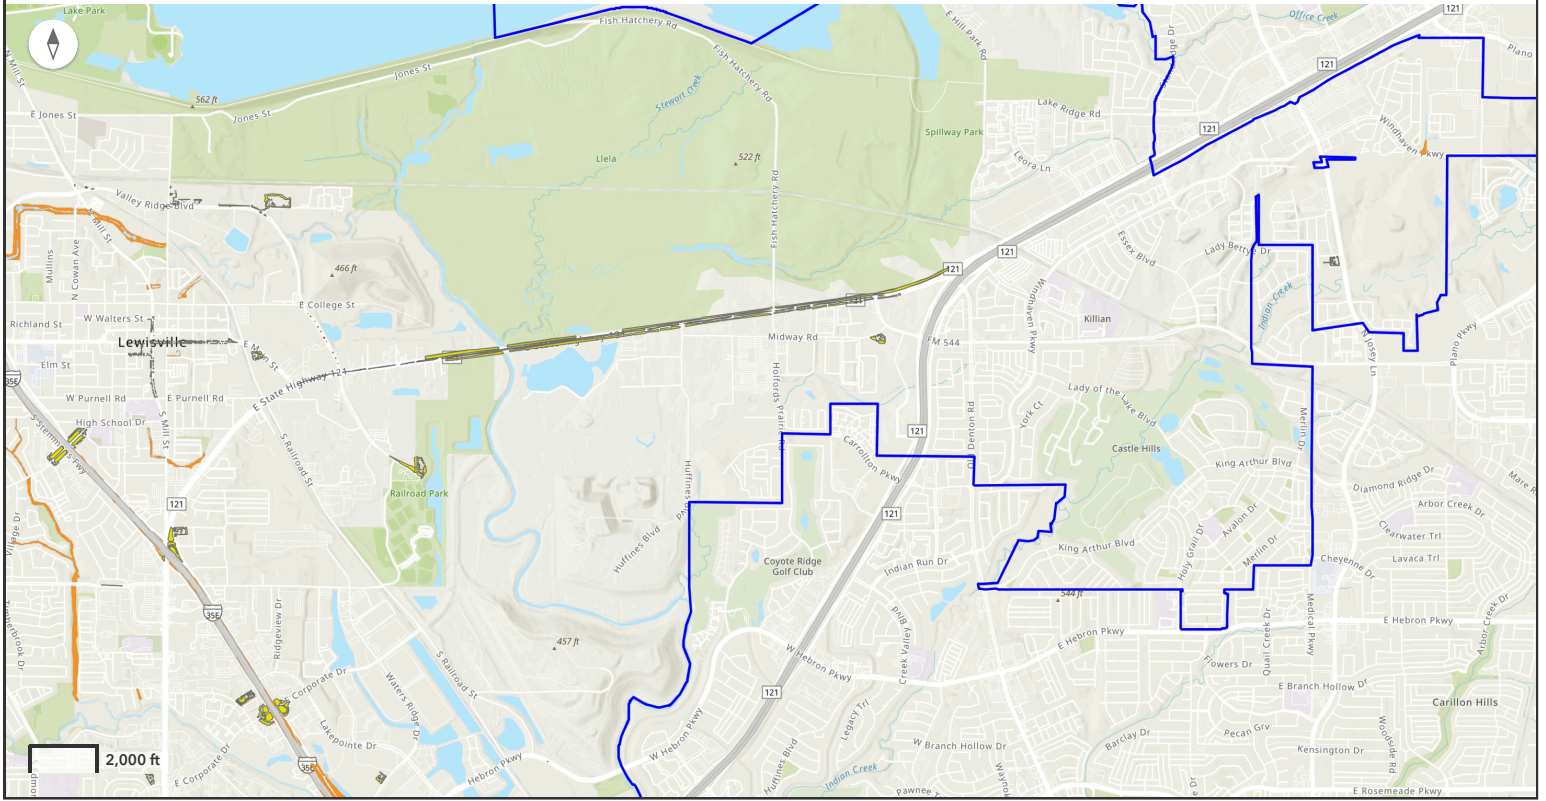

Proposed mowing zones - Zone 9

Mower

City Limits

Proposed Mowing Zones App

Esri, NASA, NGA, USGS, FEMA | City of Lewisville, Texas Parks & Wildlife, Esri, TomTom, Garmin, SafeGraph, GeoTechnologies, Inc, METI/NASA, USGS, EPA, NPS, US Census Bureau, USDA, USFWS

Proposed mowing zones - Zone 4

Mower

Proposed mowing zones - Zone 5

Mower

Proposed mowing zones - Zone 7

Mower

Proposed mowing zones - Zone 8

Mower