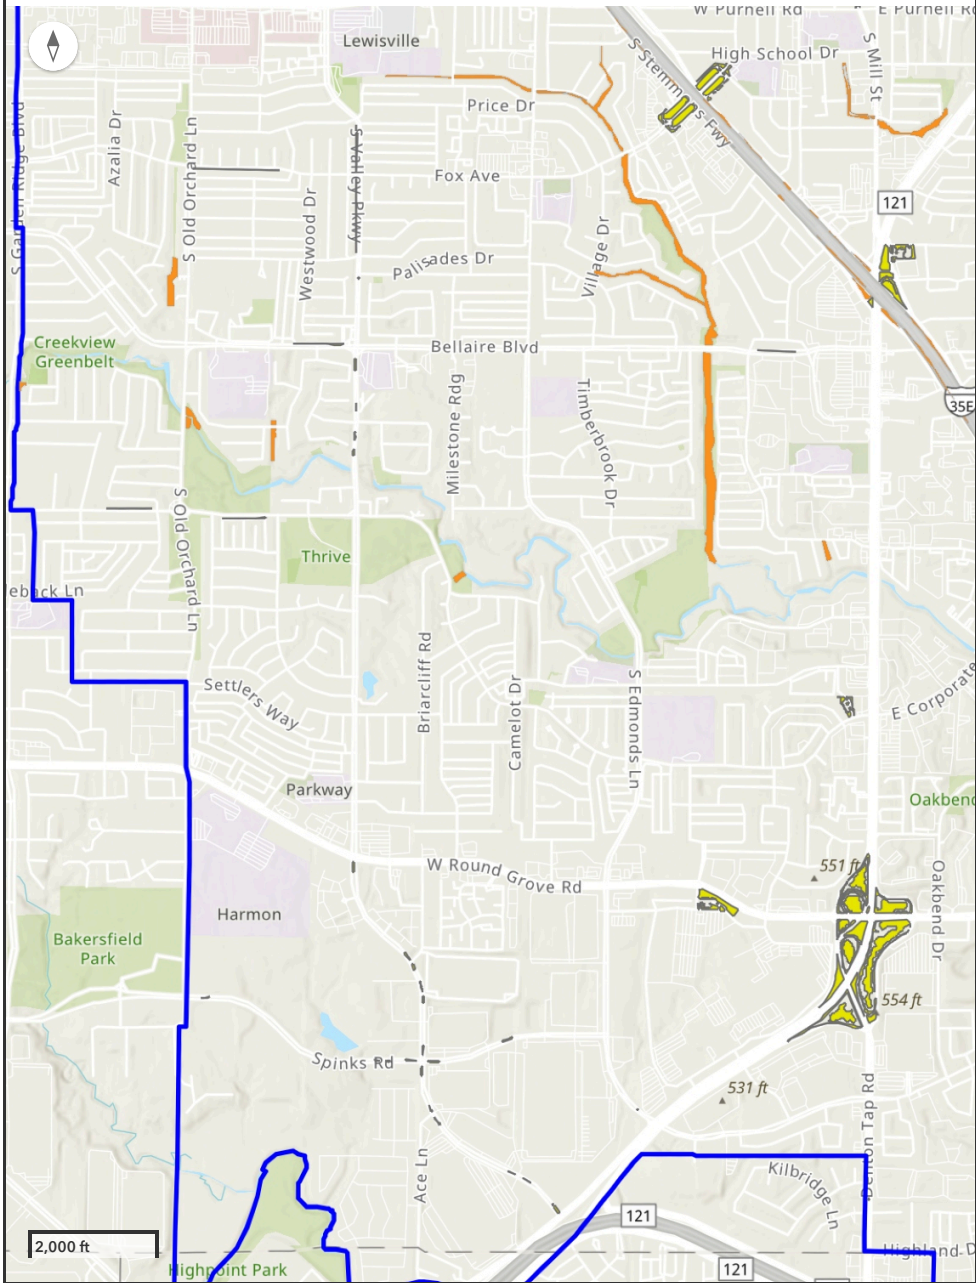

Proposed mowing zones - Zone 4

Proposed mowing zones - Zone 5

Mower

Mower

Proposed mowing zones - Zone 7

Mower

Proposed mowing zones - Zone 8

Mower

Proposed mowing zones - Zone 9

Mower

City Limits

Proposed Mowing Zones App

Esri, NASA, NGA, USGS, FEMA | City of Lewisville, Texas Parks & Wildlife, Esri, TomTom, Garmin, SafeGraph, GeoTechnologies, Inc, METI/NASA, USGS, EPA, NPS, US Census Bureau, USDA, USFWS

Proposed mowing zones - Zone 4

Mower

Proposed mowing zones - Zone 5

Mower

Proposed mowing zones - Zone 7

Mower

Proposed mowing zones - Zone 8

Mower