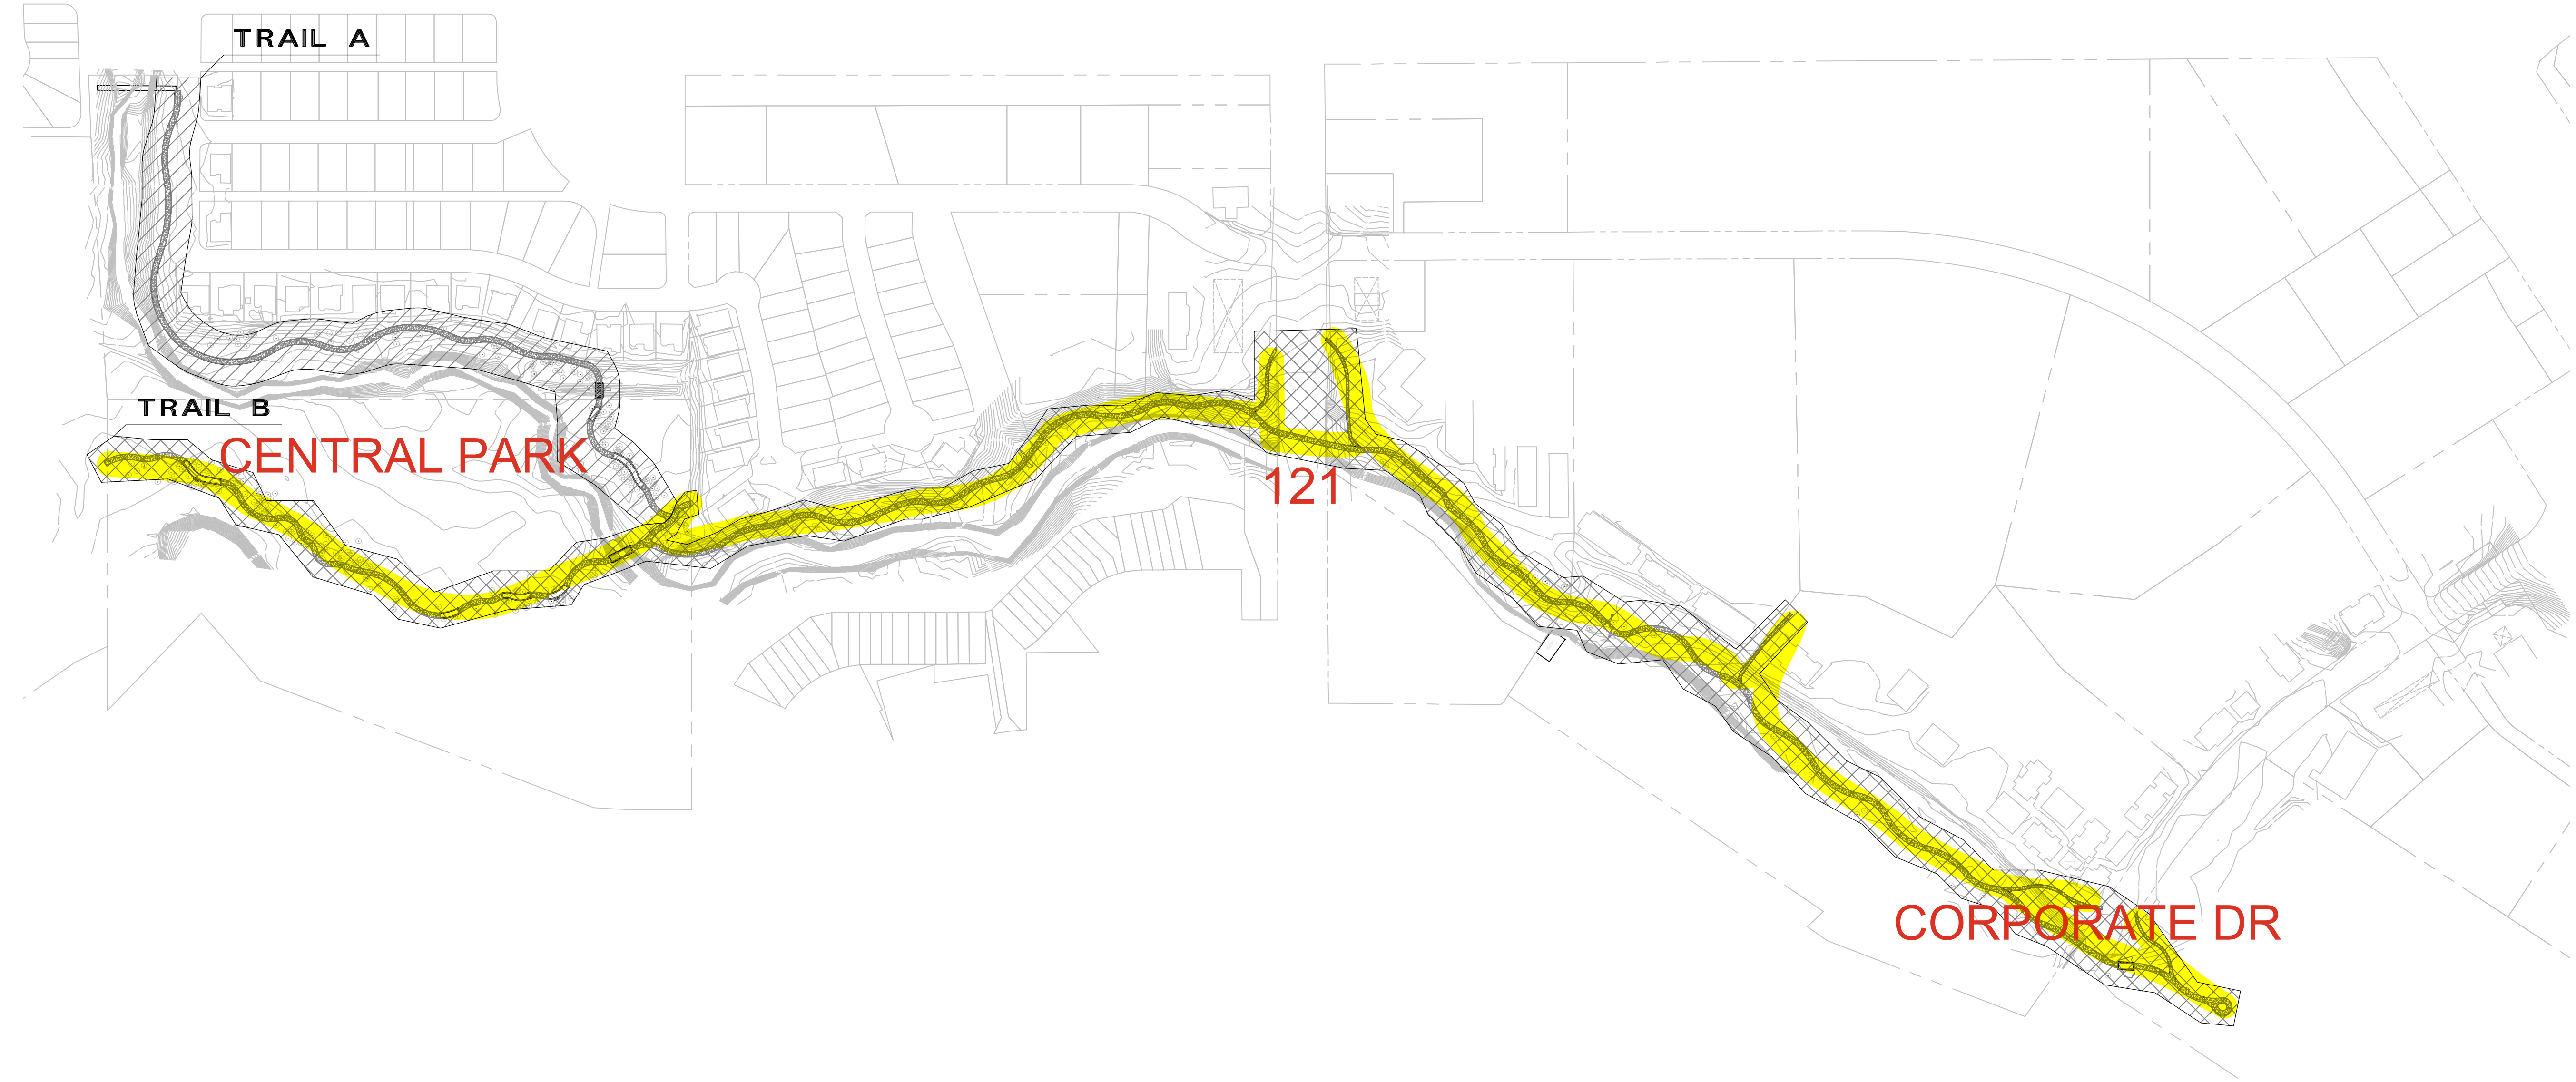

ATTACHMENT D

TBG

timber creek
trail -
segment f

cost estimate
exhibit

Lewisville, TX
11/18/22

TBG
2001 bryan street
suite 1450
dallas, tx 75201
[214] 744-0757
tbgpartners.com

The information shown
is based on the best
information available
and is subject to change
without notice