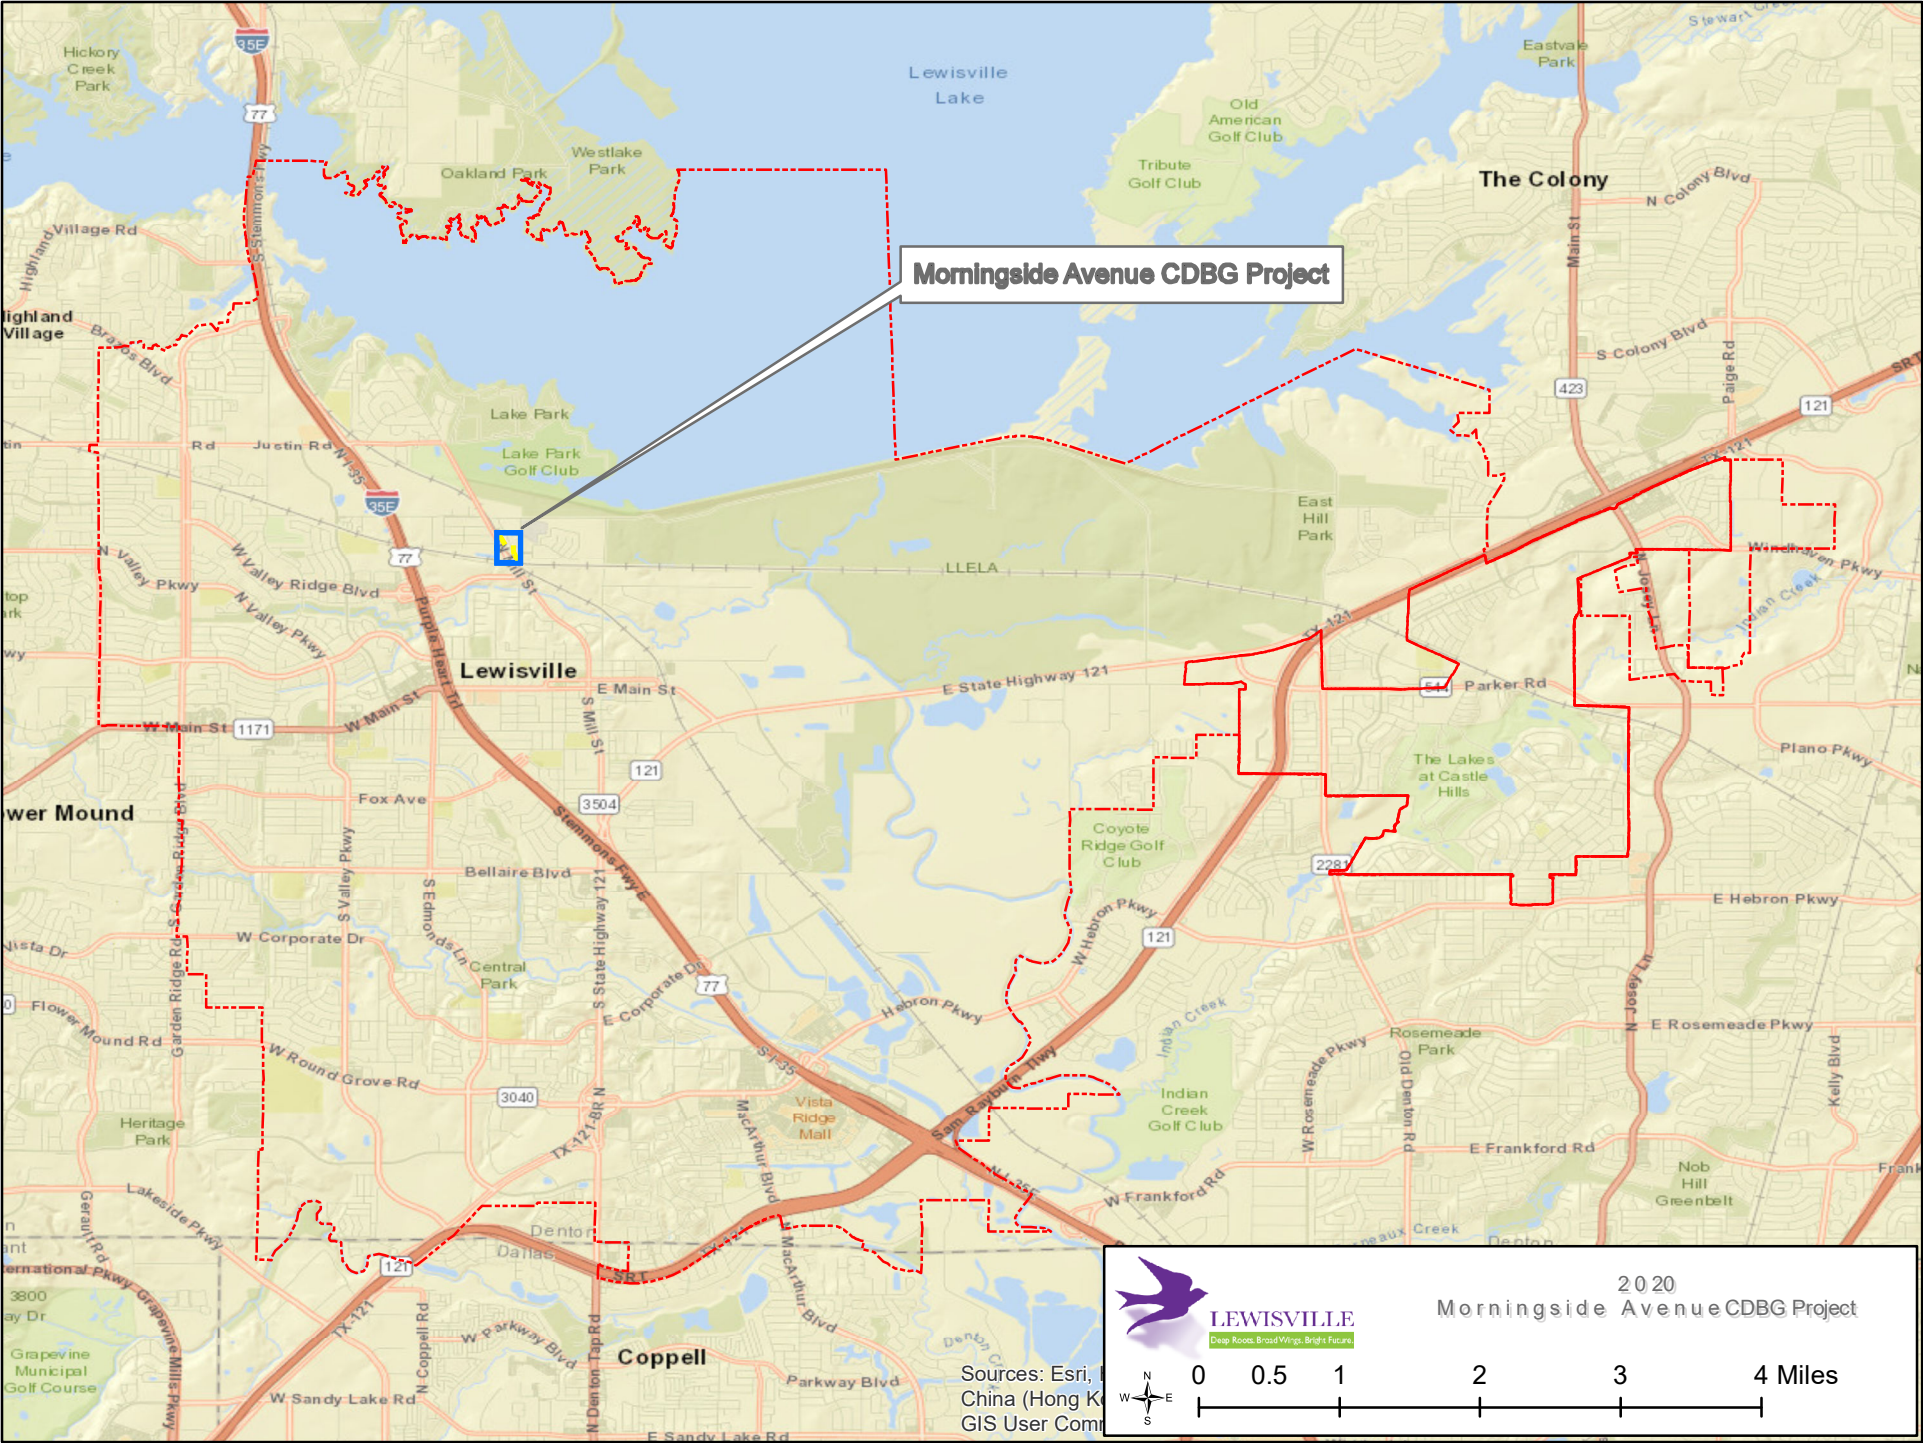

Morningside Avenue CDBG Project

LEWISVILLE

Deep Roots. Broad Wings. Bright Future.

2020
Morningside Avenue CDBG Project

Sources: Esri,
China (Hong K
GIS User Com