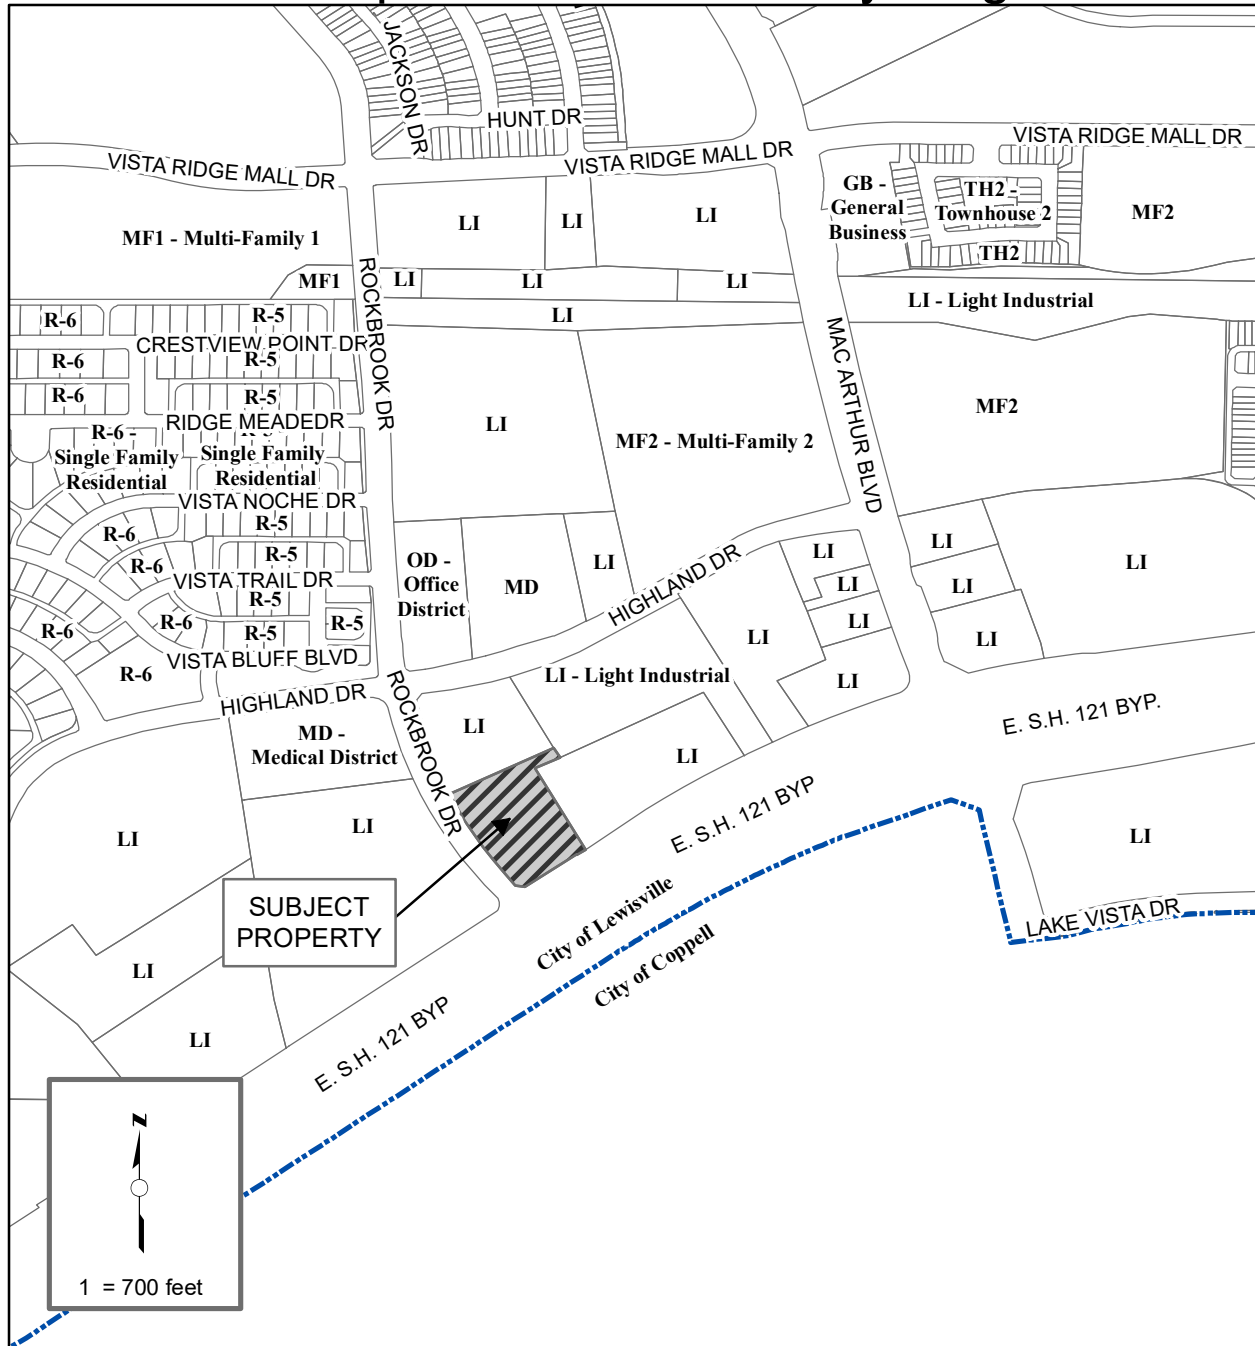

Location Map - Avid Hotel & Staybridge Suites

CASE NO. 19-12-10-SUP

PROPERTY OWNER: NORTEX HOTEL GROUP LLC

APPLICANT NAME: KIEW KAM, TRIANGLE ENGINEERING

PROPERTY LOCATION: LOT 10R-1, BLOCK F, VISTA RIDGE ADDITION (2.50-ACRES) LOCATED ON THE NORTHEAST QUADRANT OF ROCKBROOK DRIVE AND EAST STATE HIGHWAY 121 BYPASS

CURRENT ZONING: LIGHT INDUSTRIAL DISTRICT (LI)

REQUESTED USE: SPECIAL USE PERMIT FOR A HOTEL WITH ROOMS CONTAINING A COOKTOP OR OVEN